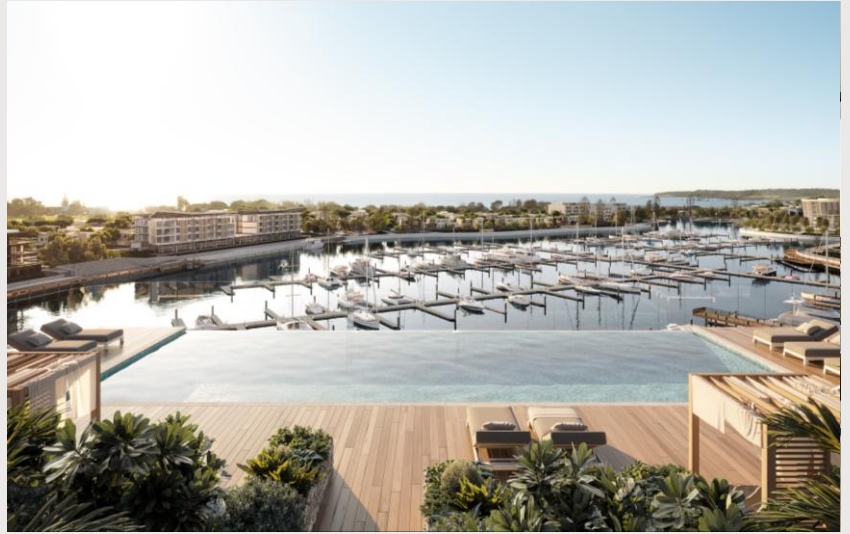

## A STUNNING, PREMIUM WATERFRONT JEWEL IN SHELL COVE

Crowne Plaza Shell Cove Marina offers the perfect blend of relaxation, celebration, and collaboration on the stunning south coast of New South Wales. Enjoy breathtaking views across the marina, complemented by refreshing ocean breezes, as you settle into a retreat designed for every kind of getaway—be it a romantic escape, a family adventure, or a productive business trip.

## UNWIND, INDULGE AND RE-ENERGISE

Take a moment to unwind on our open-air pool deck, complete with a poolside bar that captures the essence of coastal living. Indulge in a culinary journey at our waterfront restaurant and bar, where fresh, locally-sourced ingredients are transformed into globally-inspired flavours. For those looking to stay active, our fully equipped gym ensures you can maintain your wellness routine without missing a beat.

## SCENIC STAYS ON THE MARINA

Featuring a collection of hotel rooms and serviced suites with outlooks across the marina and mountainscape, Crowne Plaza Shell Cove Marina is perfect for short or extended coastal stays.

With thoughtful touches and warm hospitality woven throughout your stay, Crowne Plaza Shell Cove Marina is where every moment is designed to help you relax, connect, and make the most of your time on the gorgeous South Coast.