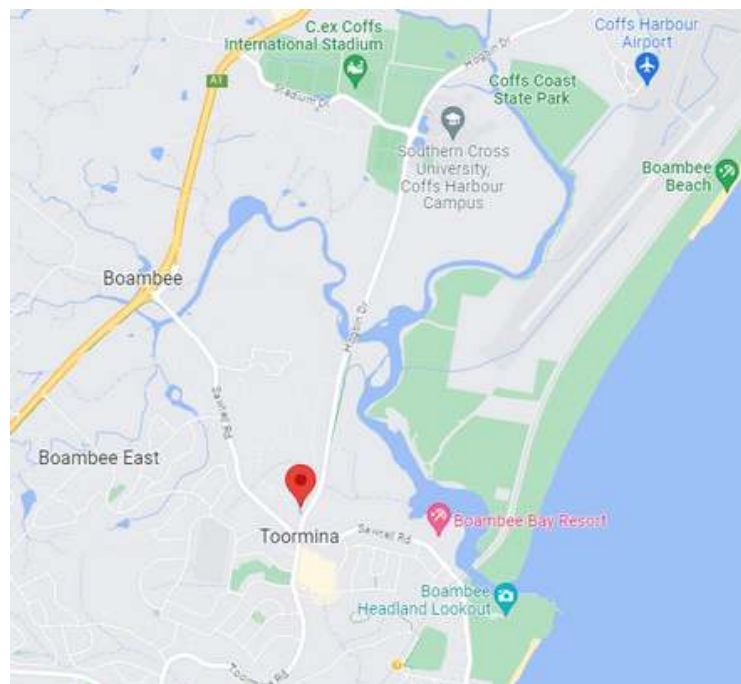

W: thelinkevents.com.au

LOCATION

Coffs Harbour is ideally situated approximately half way between Sydney and Brisbane providing an ideal meeting location for corporate delegates. The Link is conveniently situated on Hogbin Drive Toormina an easy accessible location just 2 minutes from the Coffs Harbour Regional Airport and 10 minutes drive to the Coffs CBD. With Sawtell Beach just minutes away and nearby World Heritage listed rainforests the Coffs Coast is your ideal conference destination.