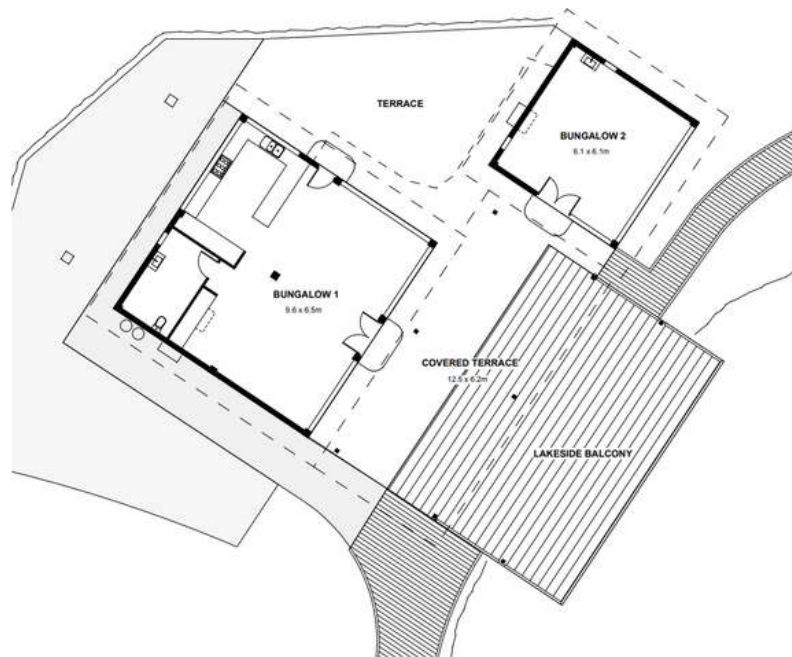

FLOOR PLANS REFLECTIONS & LAKESIDE