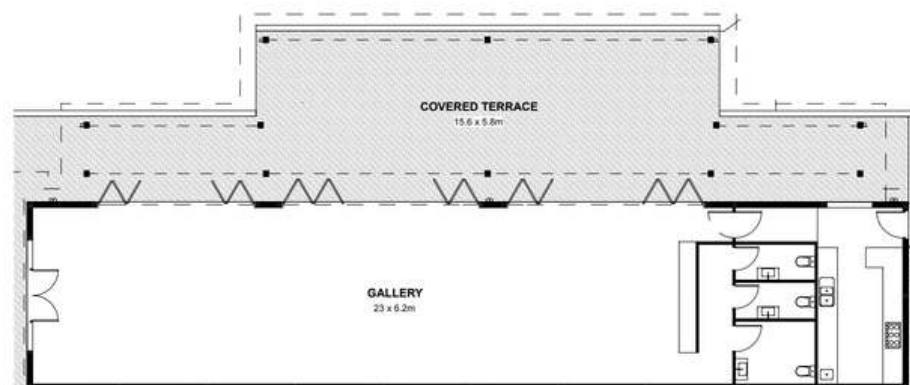

THE PAVILION

P: (02) 6638 9911 E: link@scca.net.au A: 631 Hogbin Drive, Toormina NSW 2452

W: thelinkevents.com.au