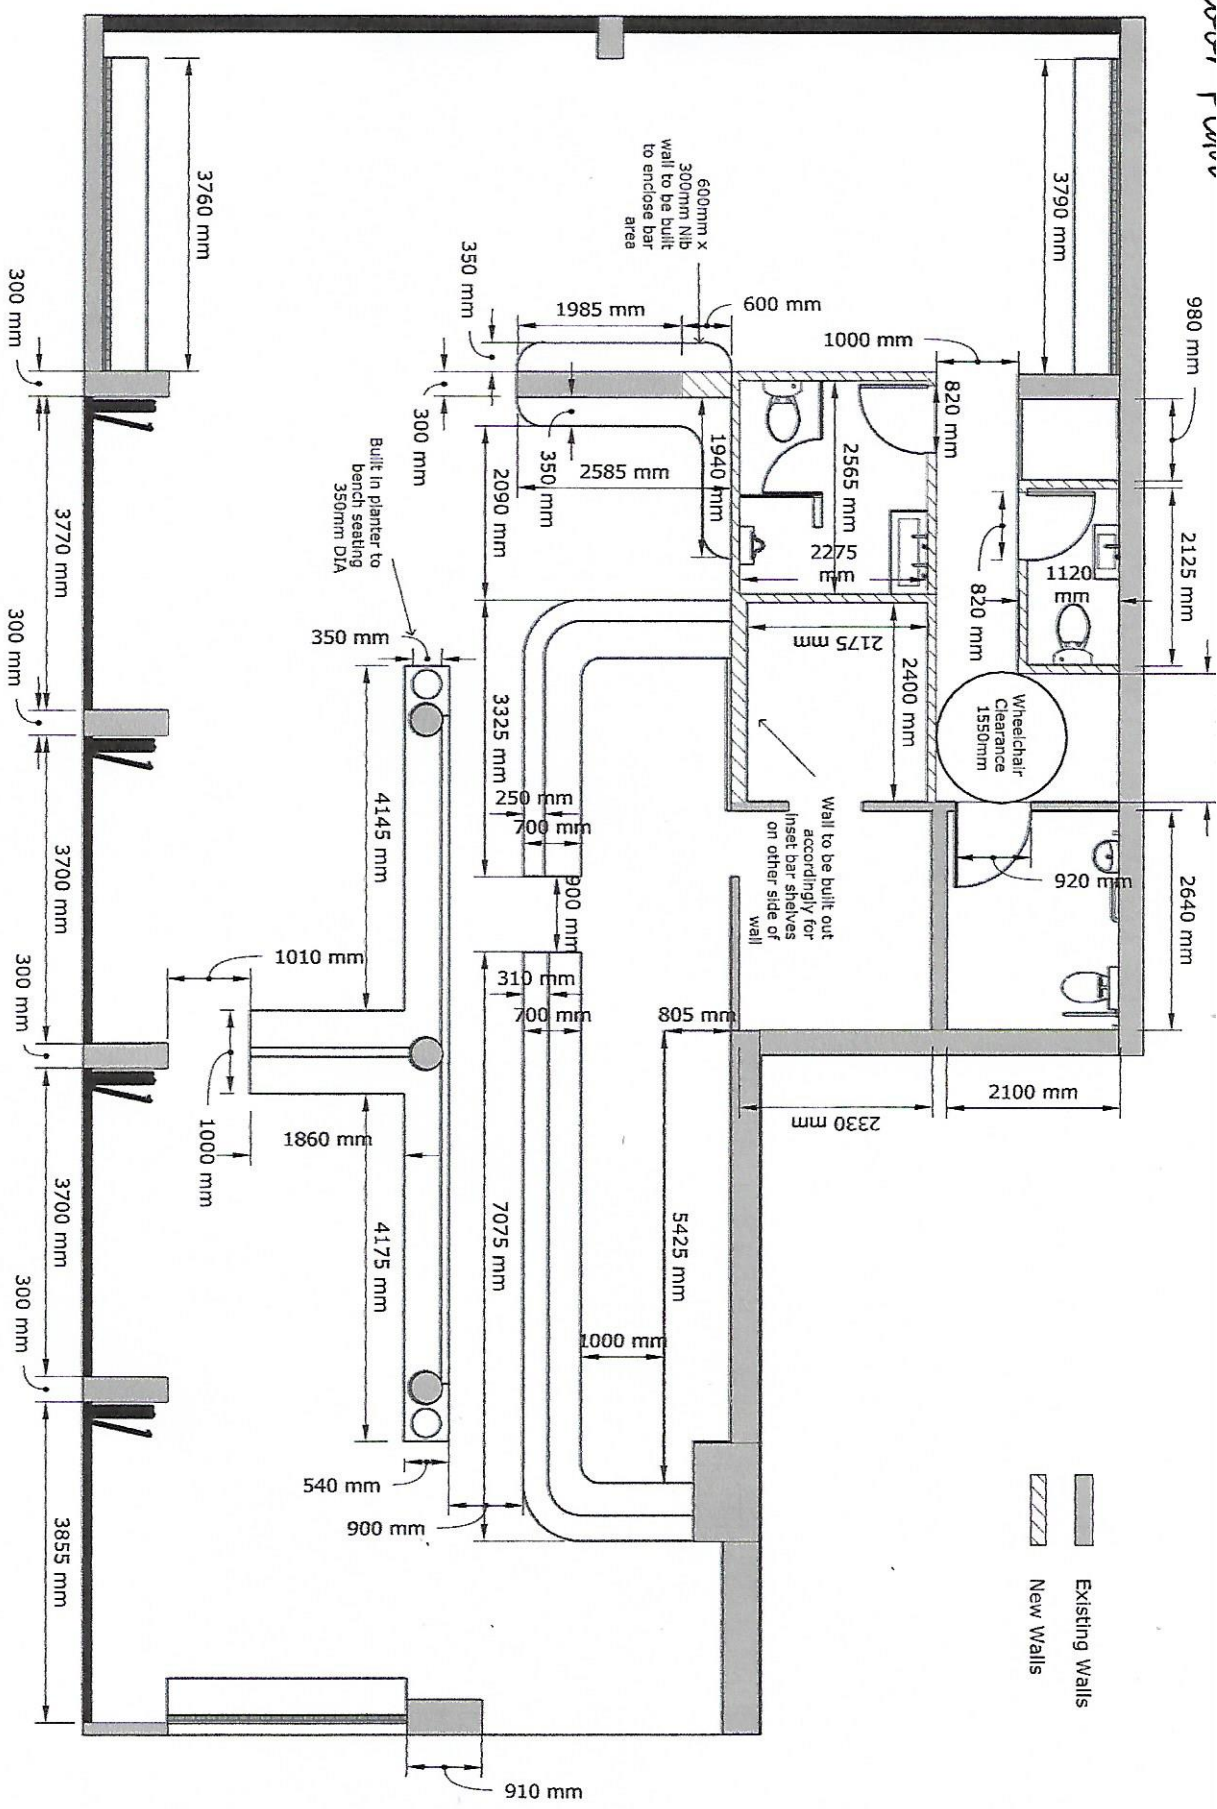

perkins + will

by The Hill

PLAN WITH DIMENSIONS

NOT TO SCALE | DESIGN BY SM

Australia PTY LTD T/A Soul by Simone Ph | 0433 017 105 E | simone@bamconstructions.com.au

All dimensions and measurements are an approximate only. All trades + builders to check measure prior to all works. SOUL Home Australia Pty Ltd is not liable for any works. All photographs, 3D illustrations, images, floor plans, dimensions and measurements are shown for illustrative purposes only.