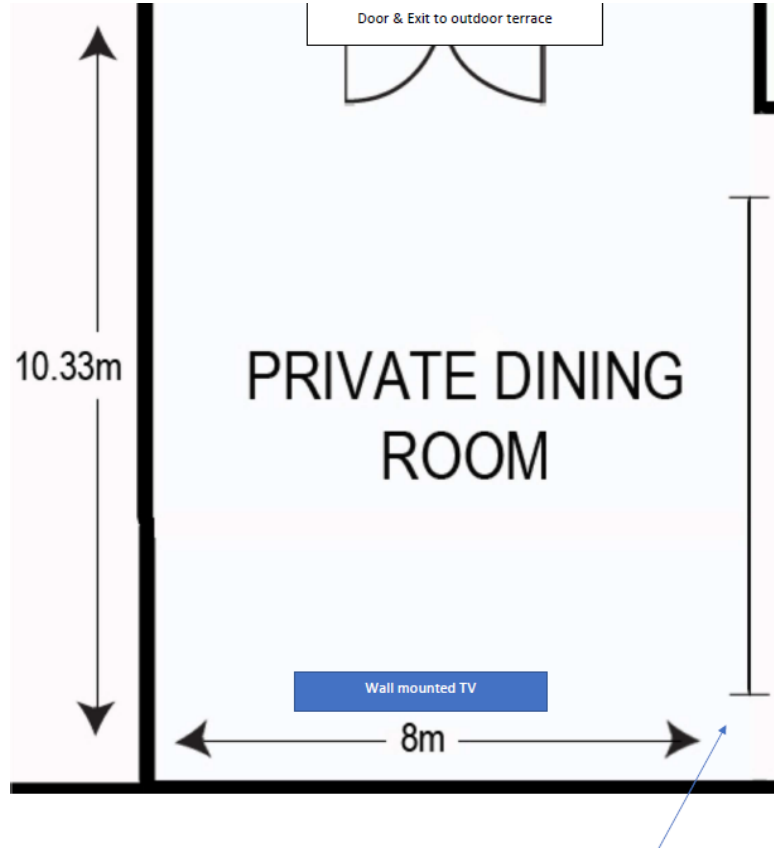

Sage Hotel Wollongong CONFERENCE & EVENTS

FORESHORE 1 & 2

GRAND PACIFIC BALLROOM

1, 2 & 3

WATERSEGE & WEST

ESCARPMENT 1 & 2

SAGE BOARDROOM

PRIVATE DINING ROOM

THE LOFT

The logo for Sage Hotels, featuring a stylized circular emblem above the text "SAGE HOTELS" in a serif font, all contained within a purple square.

SUBLIME POINT 1 & 2

GRAND PACIFIC FOYER & CONFERENCE LOUNGE