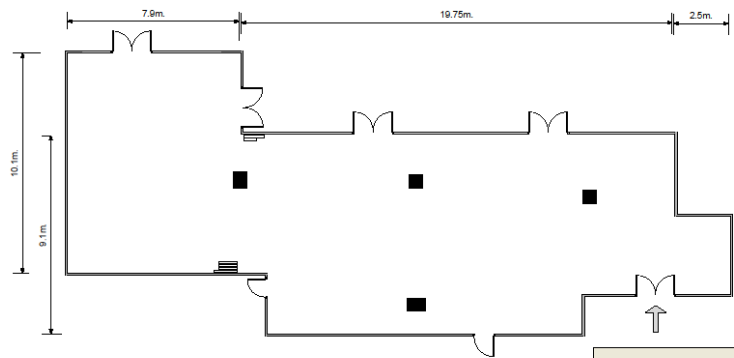

Sage Hotel Wollongong CONFERENCE & EVENTS

FORESHORE 1 & 2

GRAND PACIFIC BALLROOM

1, 2 & 3

WATERSEGE & WEST

ESCARPMENT 1 & 2

SAGE BOARDROOM

PRIVATE DINING ROOM