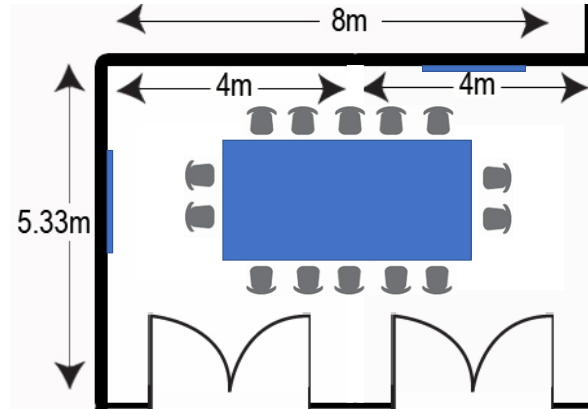

Sage Hotel Wollongong CONFERENCE & EVENTS

FORESHORE 1 & 2

GRAND PACIFIC BALLROOM

1, 2 & 3

WATERSEGE & WEST

ESCARPMENT 1 & 2

SAGE BOARDROOM

PRIVATE DINING ROOM

THE LOFT

The logo for Sage Hotels, featuring a stylized circular emblem above the text "SAGE HOTELS" in a serif font, all contained within a purple square.

SUBLIME POINT 1 & 2

GRAND PACIFIC FOYER & CONFERENCE LOUNGE