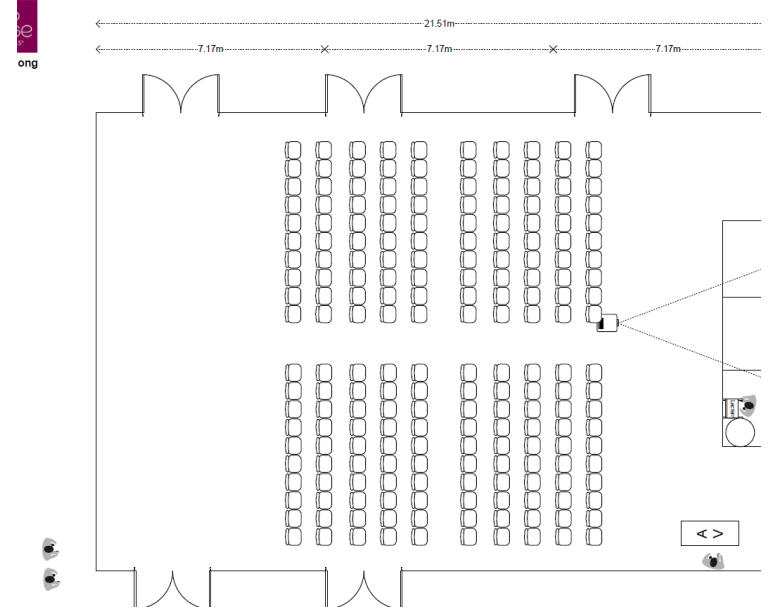

Sage Hotel Wollongong CONFERENCE & EVENTS

FORESHORE 1 & 2

GRAND PACIFIC BALLROOM

1, 2 & 3

WATERSEGE & WEST

ESCARPMENT 1 & 2

SAGE BOARDROOM

PRIVATE DINING ROOM

THE LOFT

The logo for Sage Hotels, featuring a stylized circular emblem above the text "SAGE HOTELS" in a serif font, all contained within a purple square.

SUBLIME POINT 1 & 2

GRAND PACIFIC FOYER & CONFERENCE LOUNGE