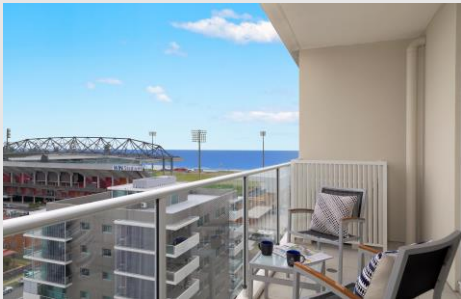

Sage Hotel Wollongong CONFERENCE & EVENTS