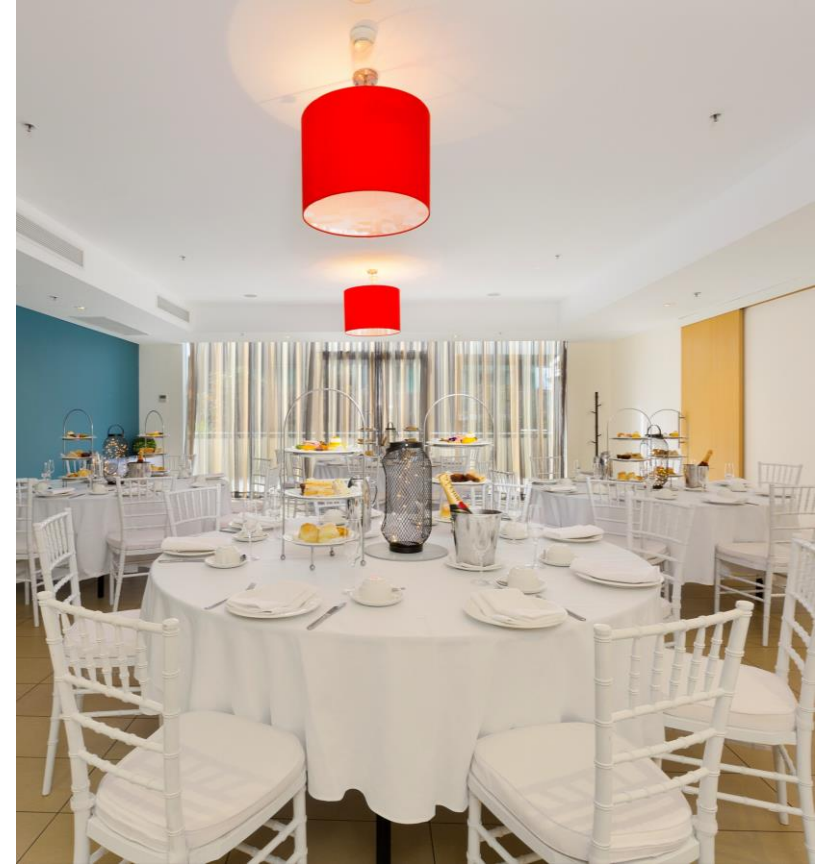

Sage Hotel Wollongong CONFERENCE & EVENTS

FORESHORE 1 & 2

GRAND PACIFIC BALLROOM

1, 2 & 3

WATERSEGE & WEST

ESCARPMENT 1 & 2

SAGE BOARDROOM

PRIVATE DINING ROOM

THE LOFT

The logo for Sage Hotels, featuring a stylized circular emblem above the text "SAGE HOTELS" in a serif font, all contained within a purple square.

SUBLIME POINT 1 & 2

GRAND PACIFIC FOYER & CONFERENCE LOUNGE