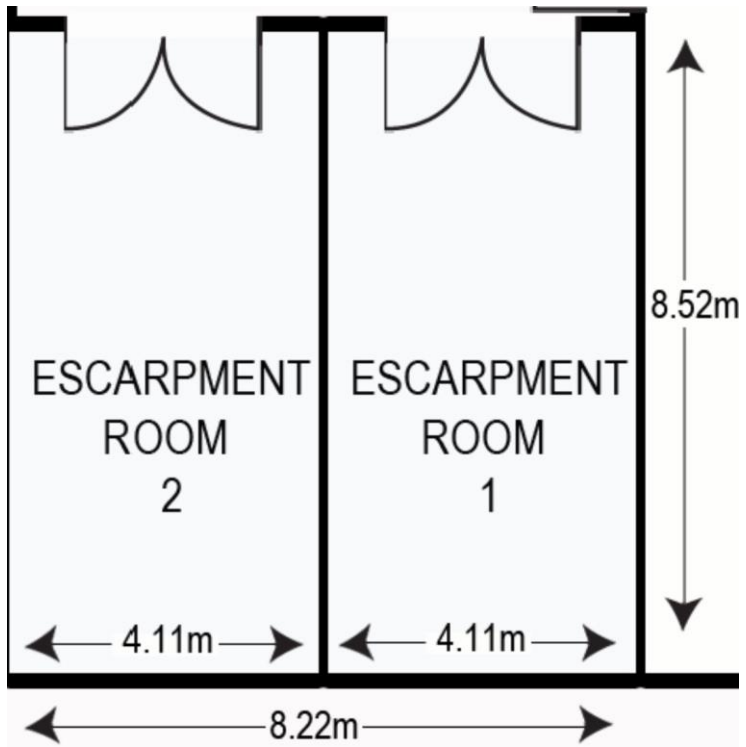

Sage Hotel Wollongong CONFERENCE & EVENTS

FORESHORE 1 & 2

GRAND PACIFIC BALLROOM

1, 2 & 3

WATERSEGE & WEST

ESCARPMENT 1 & 2

SAGE BOARDROOM

PRIVATE DINING ROOM

THE LOFT

The logo for Sage Hotels, featuring a stylized circular emblem above the text "SAGE HOTELS" in a serif font, all contained within a purple square.

SUBLIME POINT 1 & 2

GRAND PACIFIC FOYER & CONFERENCE LOUNGE