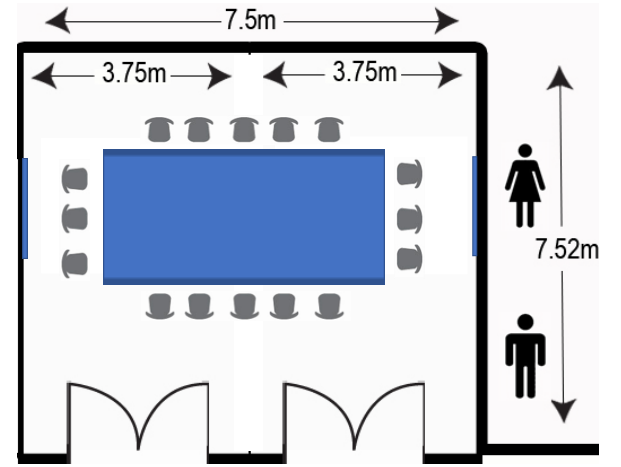

Sage Hotel Wollongong CONFERENCE & EVENTS

FORESHORE 1 & 2

GRAND PACIFIC BALLROOM

1, 2 & 3

WATERSEGE & WEST

ESCARPMENT 1 & 2

SAGE BOARDROOM

PRIVATE DINING ROOM

THE LOFT

The logo for Sage Hotels, featuring a stylized circular emblem above the text "SAGE HOTELS" in a serif font, all contained within a purple square.

SUBLIME POINT 1 & 2

GRAND PACIFIC FOYER & CONFERENCE LOUNGE